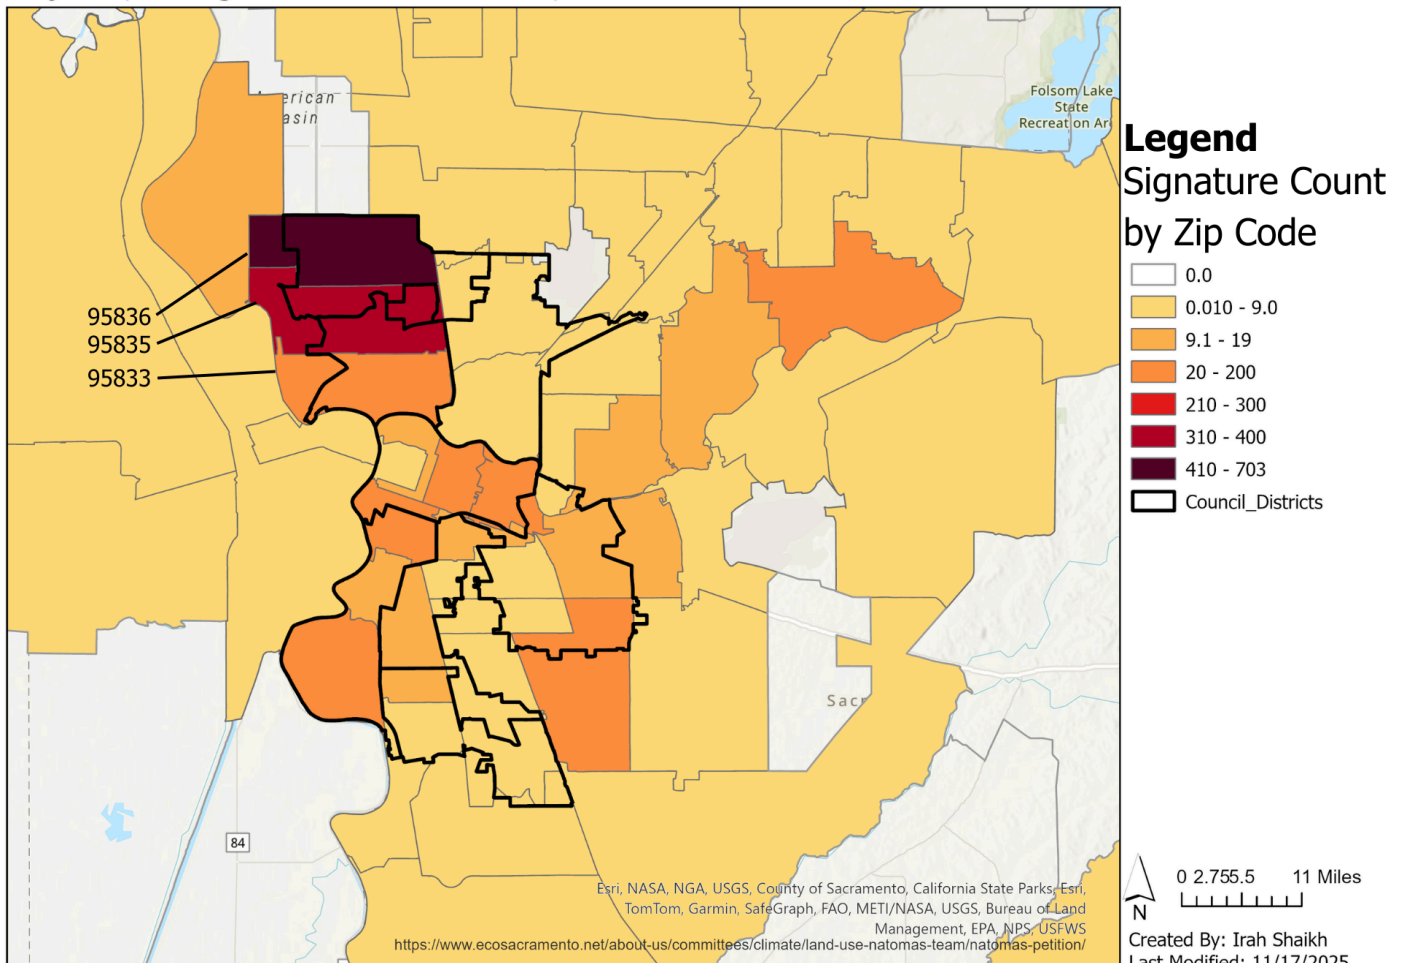

Petition of Community Support for Natomas Open Space To: City Council

RE: Please vote against the Airport South Industrial Project

- We are neighbors of the project and concerned citizens from the Sacramento area. We object to the proposed construction of six million square feet of warehouses on 450 acres of open land in Natomas for the Airport South Industrial Project.
- This project takes agricultural land and covers it with concrete, warehouses and huge trailer trucks. It will negatively impact the homes and schools nearby with air, noise and light pollution, as well as with increased traffic congestion on I-5 and local streets.
- The Draft EIR for the proposed project shows regional impacts: that it will have unavoidable loss of agricultural land, harm our efforts to attain clean air standards, and pose new risks for air travel.
- **We ask you to vote “NO” on this project.** Thank you from the following representatives of the Sacramento Community.

WHERE PETITION SIGNERS LIVE

Distribution of Signatures to ECOS Petition that Opposes the Airport South Industrial Project. 1,550 Signers as of November 17, 2025.